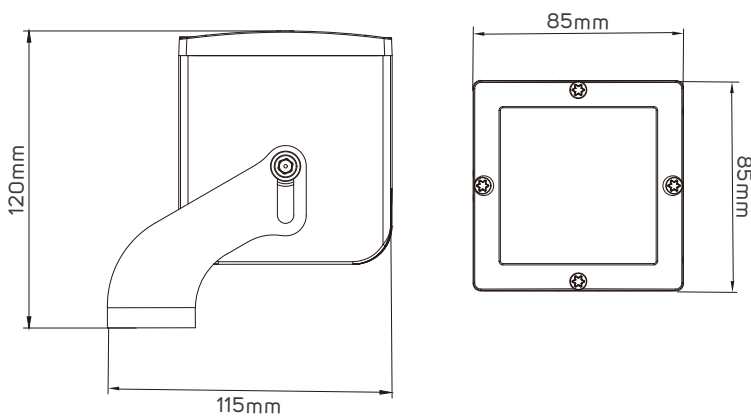

SPECIFICATIONS

Code No.	Model No.	Body Color	Material	Power	Lumen	Efficacy	Beam Angle	Current
LI615369	ILS10WFL930WW01	Dark grey	Aluminum+Glass	9W	185lm	21lm/W	1°	90mA

DIMENSIONS

LI615369

APPLICATION PICTURE